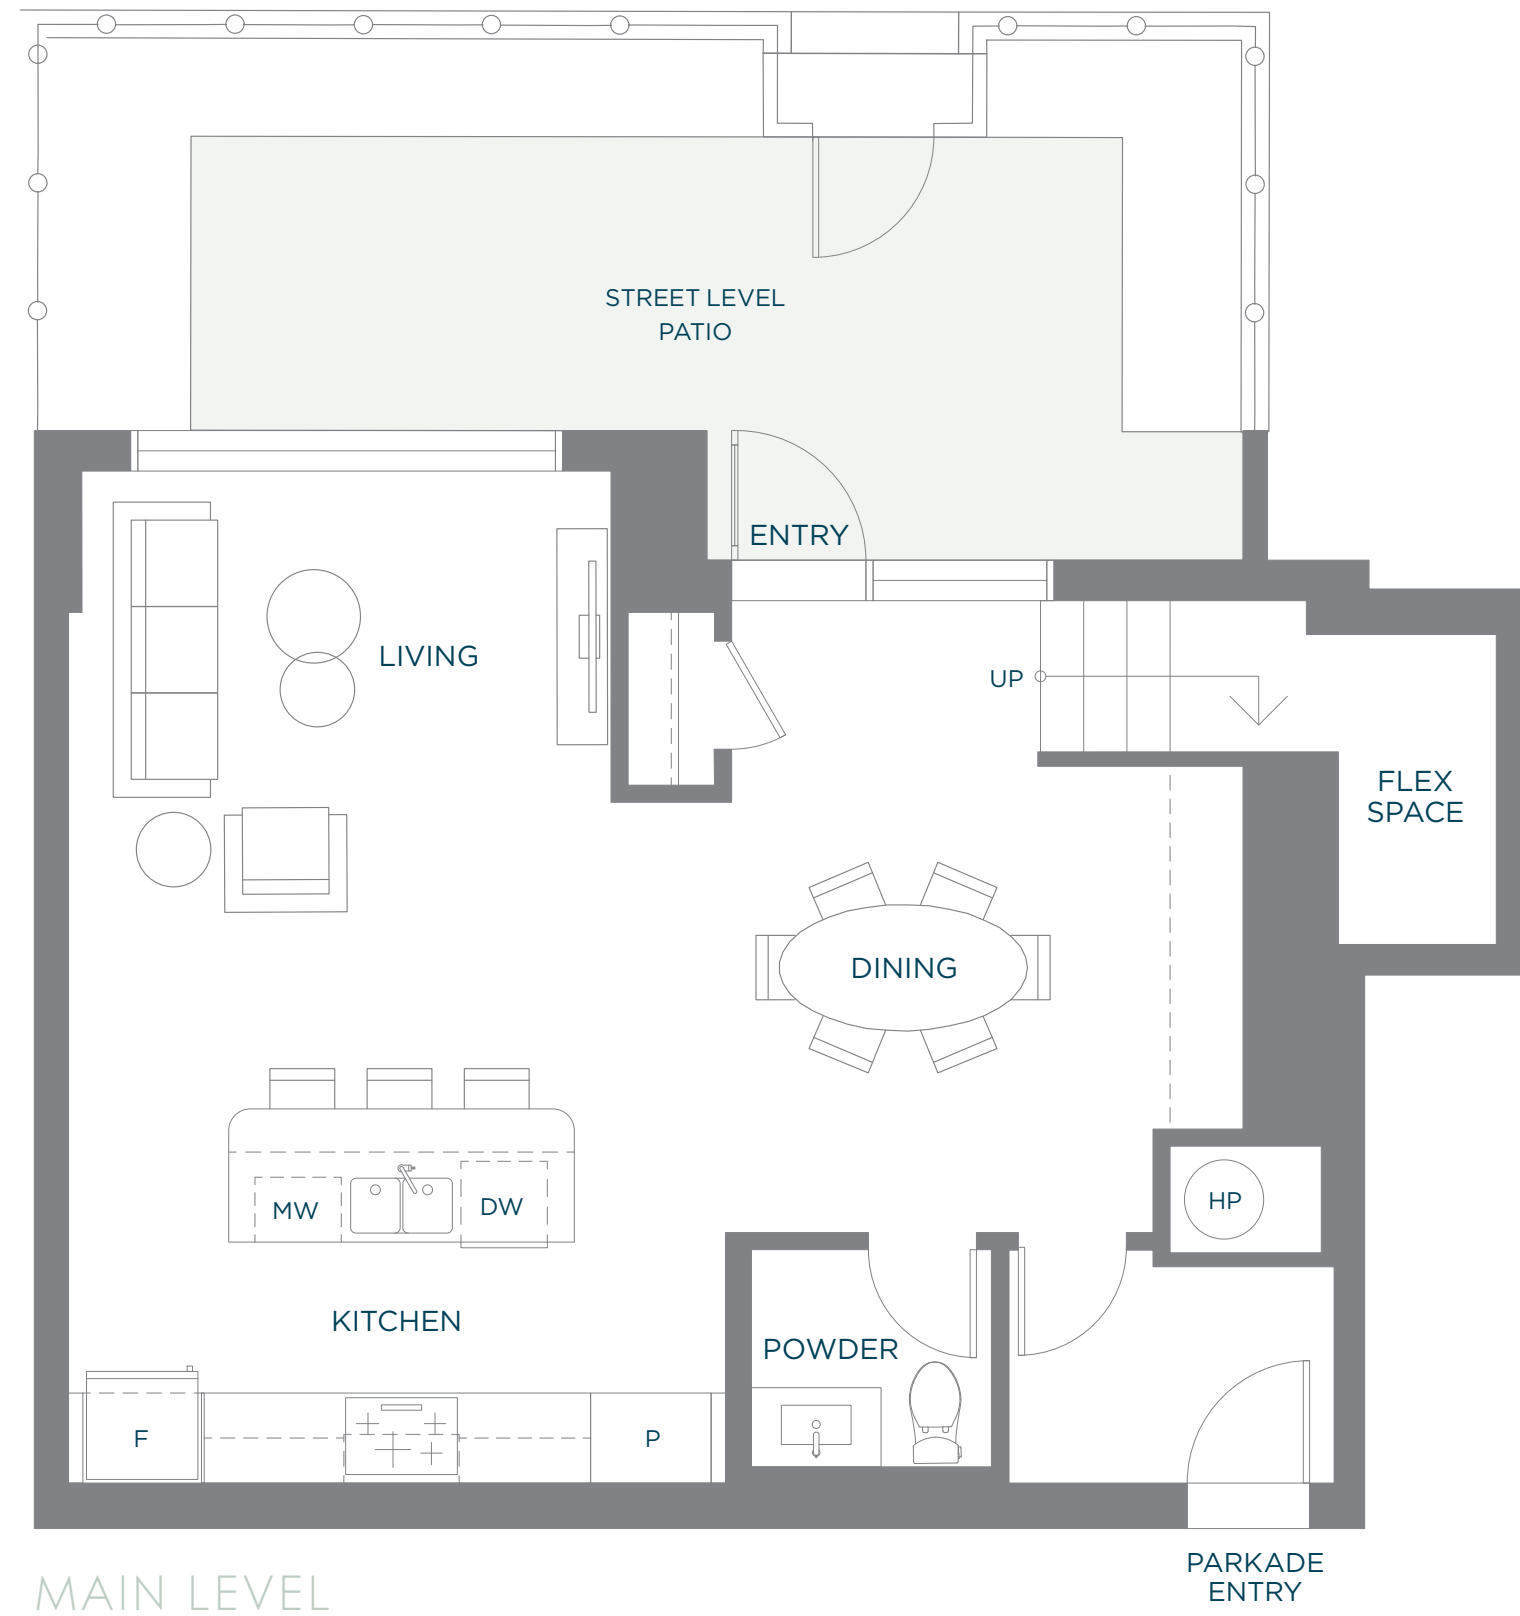

Plan TH3

2 Bed, 2.5 Bath

Interior: 1,413 SF

Exterior: 415 SF

Total: 1,828 SF

SKYWATER AT MOVALA

MAIN LEVEL

UPPER LEVEL

TOWNHOME COLLECTION

DRAFT