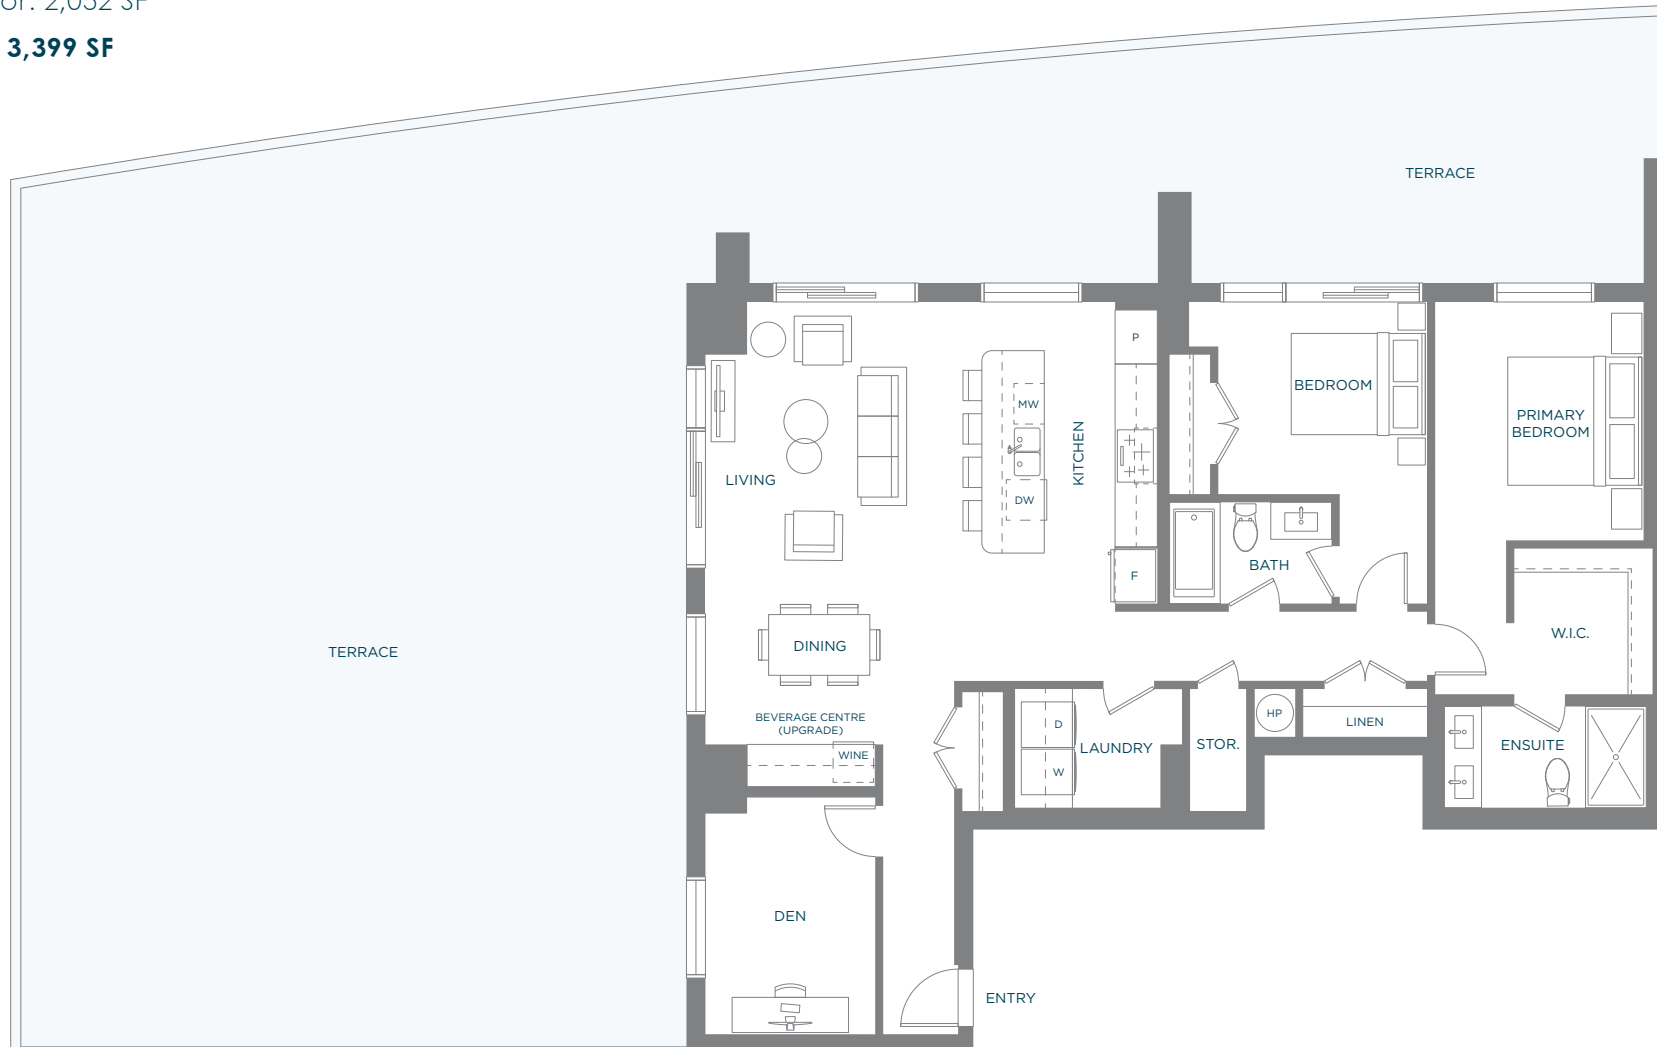

Plan B27

2 Bed + Den, 2 Bath

Interior: 1,347 SF

Exterior: 2,052 SF

Total: 3,399 SF

SKYWATER
AT MOVALA

RESERVE COLLECTION

DRAFT