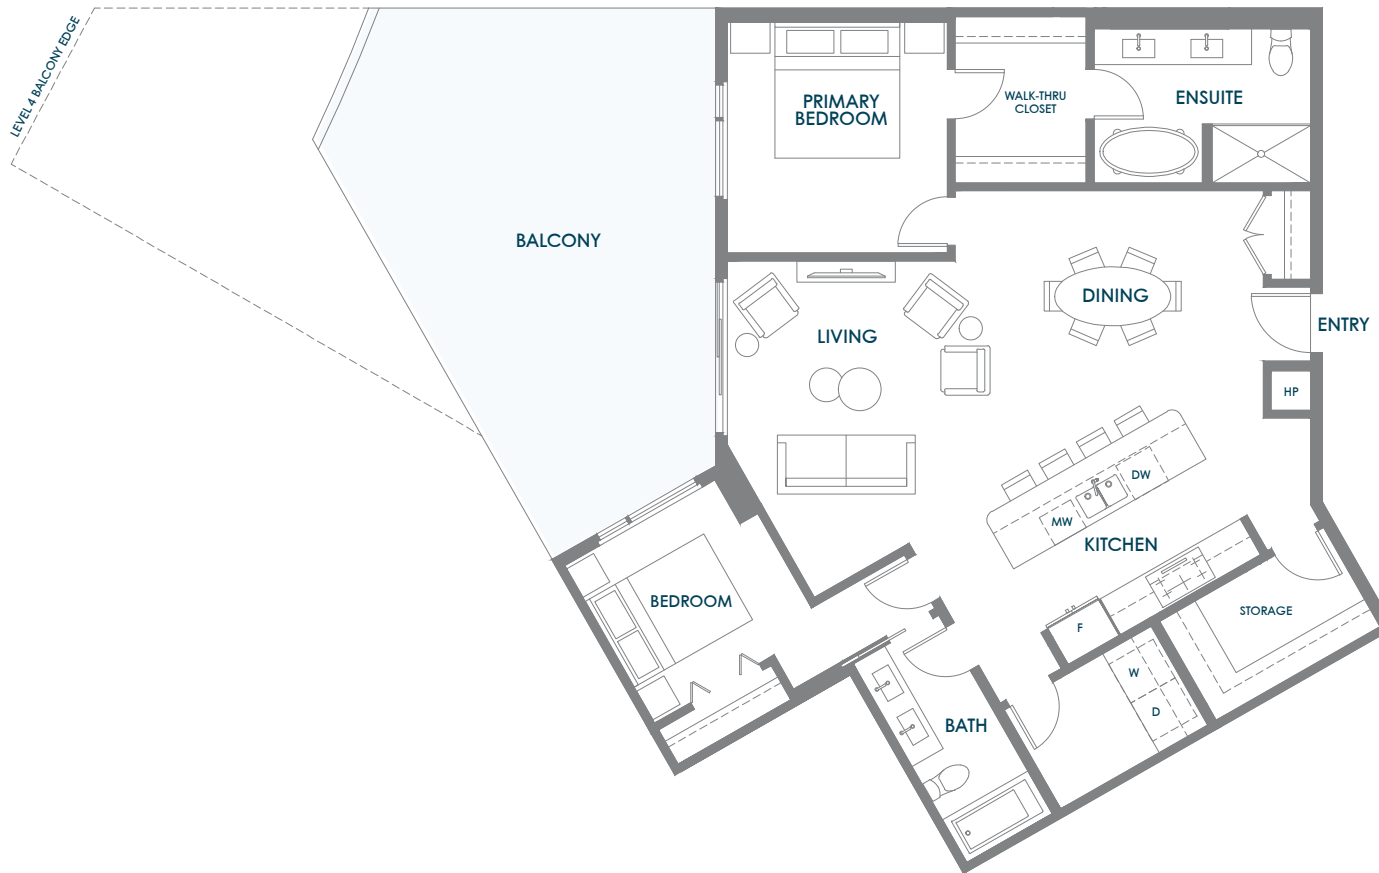

Plan B25

2 Bed + Den, 2 Bath

Interior: 1,195 sq.ft.

Exterior: 413 - 637 sq.ft.

SUITE: 414, 514, 612, 712, 810, 906, 1006

DRAFT

MOVALA
LAKEVIEW COLLECTION

Level 8

Level 7

Level 6

Level 5

Level 10

Level 9

Level 4